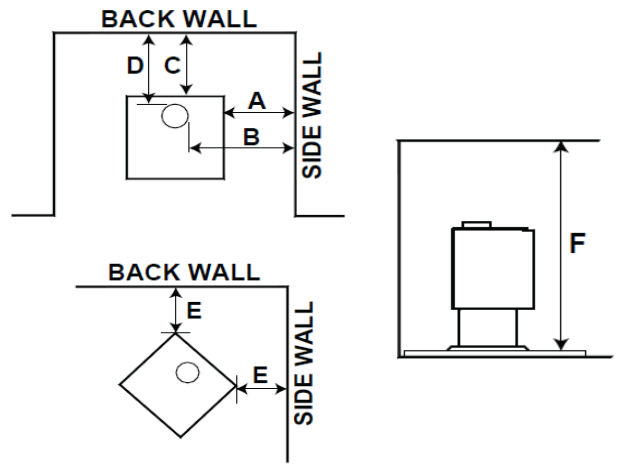

T20 Timberwolf Woodburning Stove

FEATURES

COLOR	Black
BURN TIME (ON LOW SETTING)	8 hours
COMBUSTION TECHNOLOGY	Non-catalytic
RECOMMENDED HEATING AREA (1)	800 - 1,800 ft²
HEATING CAPACITY - BTU/h, SEASONED CORD WOOD	65,000 BTU/h
EMISSIONS (EPA)	2.25 g/h
OPTIMUM EFFICIENCY	72%
FIREBOX DIMENSIONS (W X D)	20 7/8" x 14 5/8"
FIREBOX VOLUME	1.9 ft³
GLASS VIEWING AREA (W X H)	18 1/2" x 10 7/8"
DOOR TYPE	Cast Iron Door
MAXIMUM LOG LENGTH	16"
LOG POSITIONING	Over width
FLUE COLLAR DIAMETER	6"
GLASS TYPE	Ceramic glass
ASH DRAWER WITH SAFETY LID	Optional
MOBILE HOME APPROVED	No
APPROVED FOR AN ALCOVE INSTALLATION	Yes
WARRANTY	Presidents Limited lifetime

EXTERIOR DIMENSIONS AND WEIGHT

WIDTH	26"
DEPTH	24 1/2"
HEIGHT	34 1/4"
WEIGHT	270 lb.

CLEARANCES FROM UNIT TO COMBUSTIBLE MATERIALS

WITH SINGLE WALL PIPE		(USA)
A - SIDEWALL		13"
B - SIDEWALL TO FLUE		22 7/8"
C - BACKWALL		11 1/2"
D - BACKWALL TO FLUE		15"
E - CORNER		11"
F - CEILING		84"
WITH DOUBLE WALL PIPE		(USA)
A - SIDEWALL		12"
B - SIDEWALL TO FLUE		21 1/2"
C - BACKWALL	9 1/2"	5 1/2" W/ RCH20
D - BACKWALL TO FLUE	12 1/2"	8 1/2" W/ RCH20
E - CORNER		7"
F - CEILING		84"