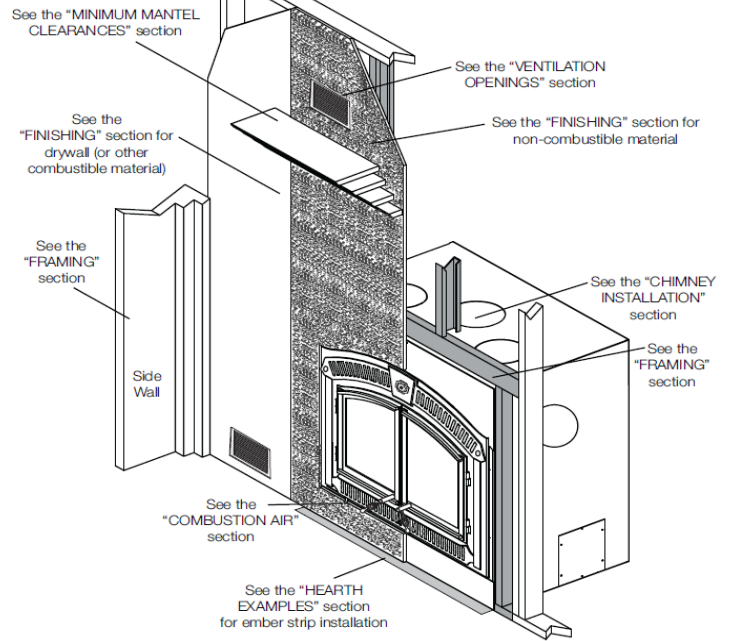

## FEATURES

<b>COLOR</b>	Black
<b>BURN TIME (ON LOW SETTING)</b>	17 hours
<b>COMBUSTION TECHNOLOGY</b>	Catalytic
<b>RECOMMENDED HEATING AREA (1)</b>	Up to 3,000 ft <sup>2</sup>
<b>HEATING CAPACITY - BTU/h, SEASONED CORD WOOD EMISSIONS (EPA)</b>	60,000 BTU/h 1.38 g/h
<b>OPTIMUM EFFICIENCY</b>	67.90%
<b>FIREBOX DIMENSIONS (W X D)</b>	25.75" x 13 3/4"
<b>FIREBOX VOLUME</b>	2.3 ft <sup>3</sup>
<b>GLASS VIEWING AREA (W X H)</b>	27 3/8" x 17"
<b>DOOR TYPE</b>	Cast Iron Door
<b>MAXIMUM LOG LENGTH</b>	25"
<b>LOG POSITIONING</b>	Left-right
<b>FLUE COLLAR DIAMETER</b>	7"
<b>GLASS TYPE</b>	Ceramic glass Presidents Limited lifetime
<b>WARRANTY</b>	

## EXTERIOR DIMENSIONS AND WEIGHT

<b>WIDTH</b>	42"
<b>DEPTH</b>	26 1/4"
<b>HEIGHT</b>	43 1/8"
<b>WEIGHT</b>	602 lb.

## Unit Dimensions

Front View

Right Side View

Top View