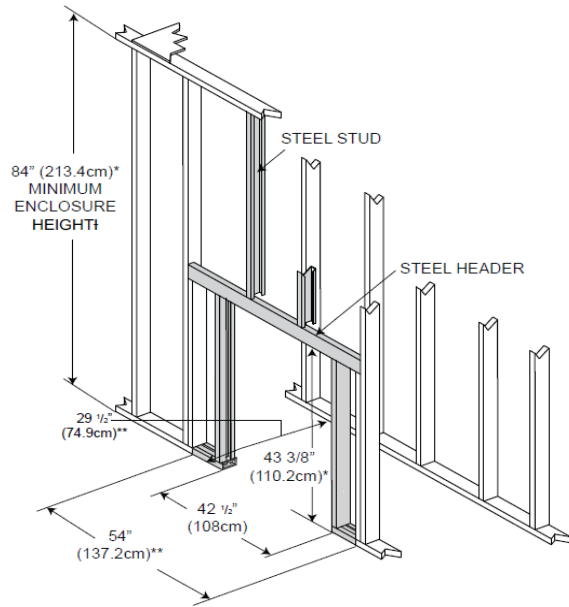

## FEATURES

<b>COLOR</b>	Black
<b>BURN TIME (ON LOW SETTING)</b>	17 hours
<b>COMBUSTION TECHNOLOGY</b>	Catalytic
<b>RECOMMENDED HEATING AREA (1)</b>	Up to 3,000 ft <sup>2</sup>
<b>HEATING CAPACITY - BTU/h, SEASONED CORD WOOD EMISSIONS (EPA)</b>	60,000 BTU/h 1.38 g/h
<b>OPTIMUM EFFICIENCY</b>	67.90%
<b>FIREBOX DIMENSIONS (W X D)</b>	25.75" x 13 3/4"
<b>FIREBOX VOLUME</b>	2.3 ft <sup>3</sup>
<b>GLASS VIEWING AREA (W X H)</b>	27 3/8" x 17"
<b>DOOR TYPE</b>	Cast Iron Door
<b>MAXIMUM LOG LENGTH</b>	25"
<b>LOG POSITIONING</b>	Left-right
<b>FLUE COLLAR DIAMETER</b>	7"
<b>GLASS TYPE</b>	Ceramic glass Presidents Limited lifetime
<b>WARRANTY</b>	

## EXTERIOR DIMENSIONS AND WEIGHT

<b>WIDTH</b>	42"
<b>DEPTH</b>	26 1/4"
<b>HEIGHT</b>	43 1/8"
<b>WEIGHT</b>	602 lb.

## Unit Dimensions

Front View

Right Side View

Top View