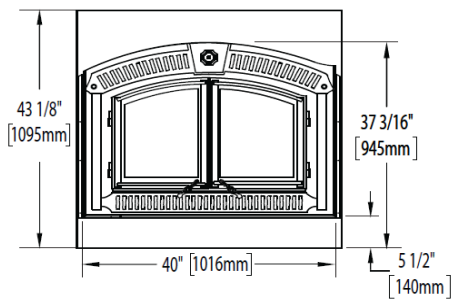

## FEATURES

<b>COLOR</b>	Black
<b>BURN TIME (ON LOW SETTING)</b>	17 hours
<b>COMBUSTION TECHNOLOGY</b>	Catalytic
<b>RECOMMENDED HEATING AREA (1)</b>	Up to 3,000 ft <sup>2</sup>
<b>HEATING CAPACITY - BTU/h, SEASONED CORD WOOD EMISSIONS (EPA)</b>	60,000 BTU/h 1.38 g/h
<b>OPTIMUM EFFICIENCY</b>	67.90%
<b>FIREBOX DIMENSIONS (W X D)</b>	25.75" x 13 3/4"
<b>FIREBOX VOLUME</b>	2.3 ft <sup>3</sup>
<b>GLASS VIEWING AREA (W X H)</b>	27 3/8" x 17"
<b>DOOR TYPE</b>	Cast Iron Door
<b>MAXIMUM LOG LENGTH</b>	25"
<b>LOG POSITIONING</b>	Left-right
<b>FLUE COLLAR DIAMETER</b>	7"
<b>GLASS TYPE</b>	Ceramic glass Presidents Limited lifetime
<b>WARRANTY</b>	

## EXTERIOR DIMENSIONS AND WEIGHT

<b>WIDTH</b>	42"
<b>DEPTH</b>	26 1/4"
<b>HEIGHT</b>	43 1/8"
<b>WEIGHT</b>	602 lb.

## Unit Dimensions

Front View

Right Side View

Top View