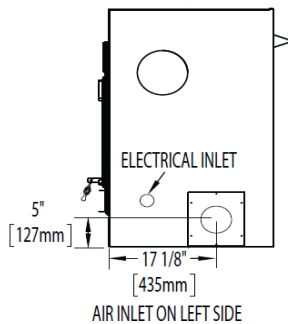

## FEATURES

<b>COLOR</b>	Black
<b>BURN TIME (ON LOW SETTING)</b>	17 hours
<b>COMBUSTION TECHNOLOGY</b>	Catalytic
<b>RECOMMENDED HEATING AREA (1)</b>	Up to 3,000 ft <sup>2</sup>
<b>HEATING CAPACITY - BTU/h, SEASONED CORD WOOD EMISSIONS (EPA)</b>	60,000 BTU/h 1.38 g/h
<b>OPTIMUM EFFICIENCY</b>	67.90%
<b>FIREBOX DIMENSIONS (W X D)</b>	25.75" x 13 3/4"
<b>FIREBOX VOLUME</b>	2.3 ft <sup>3</sup>
<b>GLASS VIEWING AREA (W X H)</b>	27 3/8" x 17"
<b>DOOR TYPE</b>	Cast Iron Door
<b>MAXIMUM LOG LENGTH</b>	25"
<b>LOG POSITIONING</b>	Left-right
<b>FLUE COLLAR DIAMETER</b>	7"
<b>GLASS TYPE</b>	Ceramic glass Presidents Limited lifetime
<b>WARRANTY</b>	

## EXTERIOR DIMENSIONS AND WEIGHT

<b>WIDTH</b>	42"
<b>DEPTH</b>	26 1/4"
<b>HEIGHT</b>	43 1/8"
<b>WEIGHT</b>	602 lb.

## Appliance Overview

## Unit Dimensions

Front View

Right Side View

Top View