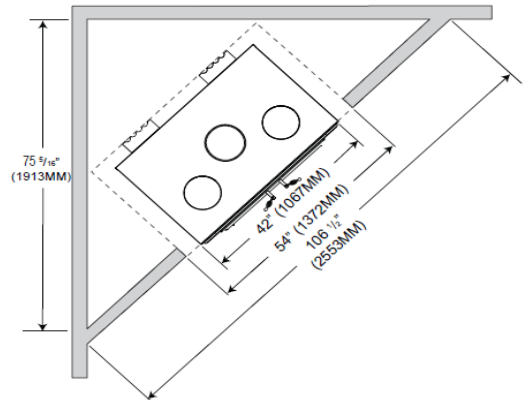

## FEATURES

<b>COLOR</b>	Black
<b>BURN TIME (ON LOW SETTING)</b>	17 hours
<b>COMBUSTION TECHNOLOGY</b>	Catalytic
<b>RECOMMENDED HEATING AREA (1)</b>	Up to 3,000 ft <sup>2</sup>
<b>HEATING CAPACITY - BTU/h, SEASONED CORD WOOD EMISSIONS (EPA)</b>	60,000 BTU/h 1.38 g/h
<b>OPTIMUM EFFICIENCY</b>	67.90%
<b>FIREBOX DIMENSIONS (W X D)</b>	25.75" x 13 3/4"
<b>FIREBOX VOLUME</b>	2.3 ft <sup>3</sup>
<b>GLASS VIEWING AREA (W X H)</b>	27 3/8" x 17"
<b>DOOR TYPE</b>	Cast Iron Door
<b>MAXIMUM LOG LENGTH</b>	25"
<b>LOG POSITIONING</b>	Left-right
<b>FLUE COLLAR DIAMETER</b>	7"
<b>GLASS TYPE</b>	Ceramic glass Presidents Limited lifetime
<b>WARRANTY</b>	

## EXTERIOR DIMENSIONS AND WEIGHT

<b>WIDTH</b>	42"
<b>DEPTH</b>	26 1/4"
<b>HEIGHT</b>	43 1/8"
<b>WEIGHT</b>	602 lb.

## Unit Dimensions

Front View

Right Side View

Top View