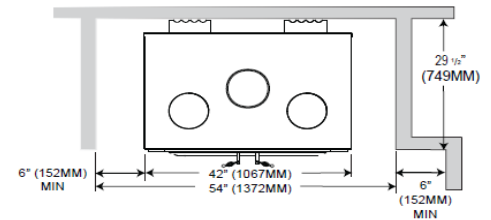

## FEATURES

<b>COLOR</b>	Black
<b>BURN TIME (ON LOW SETTING)</b>	17 hours
<b>COMBUSTION TECHNOLOGY</b>	Catalytic
<b>RECOMMENDED HEATING AREA (1)</b>	Up to 3,000 ft <sup>2</sup>
<b>HEATING CAPACITY - BTU/h, SEASONED CORD WOOD EMISSIONS (EPA)</b>	60,000 BTU/h 1.38 g/h
<b>OPTIMUM EFFICIENCY</b>	67.90%
<b>FIREBOX DIMENSIONS (W X D)</b>	25.75" x 13 3/4"
<b>FIREBOX VOLUME</b>	2.3 ft <sup>3</sup>
<b>GLASS VIEWING AREA (W X H)</b>	27 3/8" x 17"
<b>DOOR TYPE</b>	Cast Iron Door
<b>MAXIMUM LOG LENGTH</b>	25"
<b>LOG POSITIONING</b>	Left-right
<b>FLUE COLLAR DIAMETER</b>	7"
<b>GLASS TYPE</b>	Ceramic glass Presidents Limited lifetime
<b>WARRANTY</b>	

## EXTERIOR DIMENSIONS AND WEIGHT

<b>WIDTH</b>	42"
<b>DEPTH</b>	26 1/4"
<b>HEIGHT</b>	43 1/8"
<b>WEIGHT</b>	602 lb.

## Unit Dimensions

Front View

Right Side View

Top View